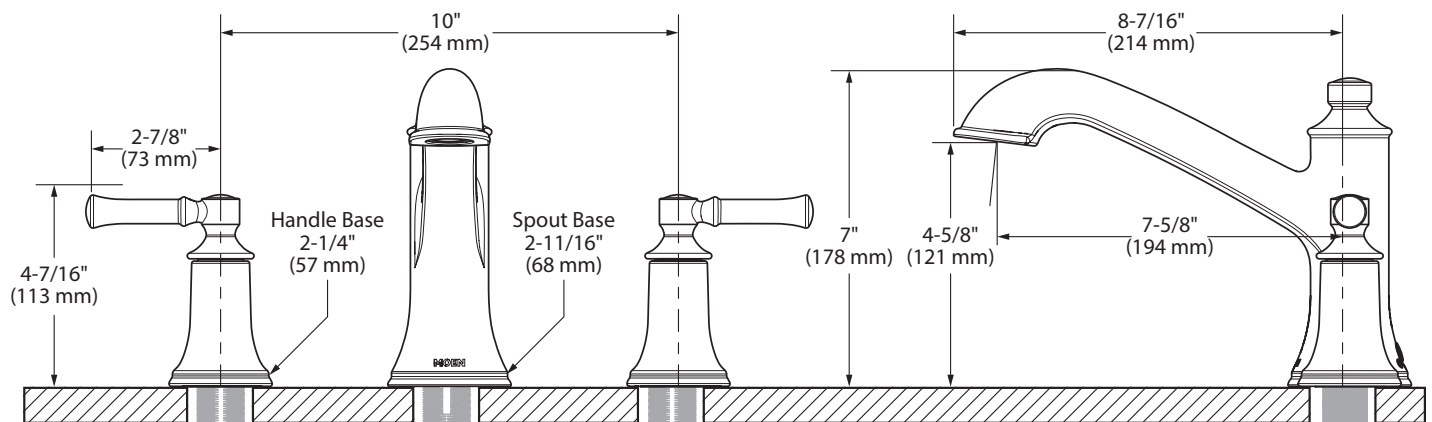

DARTMOOR™ Two-Handle Roman Tub Faucet Trim

Models: T683 series

Valves: 4792, 4793, 4794,
4796, 4797, 4798

CRITICAL DIMENSIONS

(DO NOT SCALE)