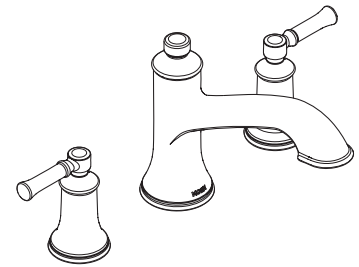

Buy it for looks. Buy it for life.®

Specifications

DESCRIPTION

- Metal construction with various finishes identified by suffix
- Hot and cold temperature indicators available

OPERATION

- Lever style handles with optional hot and cold indicators available
- Rotate hot side handle counterclockwise to open (clockwise to close) and the cold side handle clockwise to open and (counterclockwise to close)

DARTMOOR™ Two-Handle Roman Tub Faucet Trim

Models: T683 series

Valves: 4792, 4793, 4794,
4796, 4797, 4798

CRITICAL DIMENSIONS

(DO NOT SCALE)